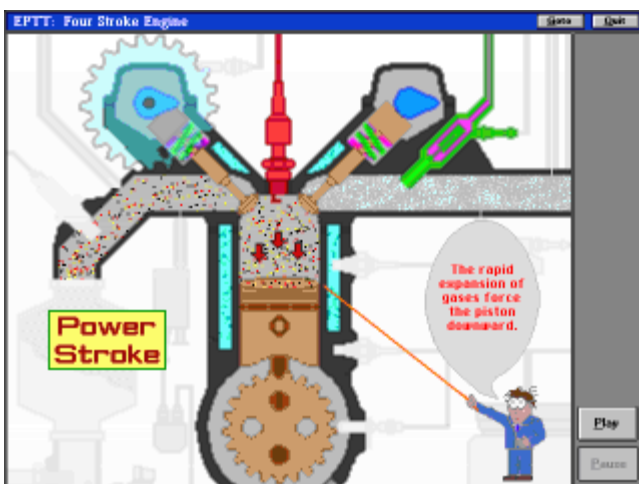

# ENGINE PERFORMANCE TROUBLESHOOTING TRAINER (EPTT) MODEL 3600

- 3610, 3620 and 3630 available for Windows 2000 and Windows XP

ATech's CBI products include animated, user friendly software which holds student interest. Student record keeping with print outs offers classroom management.

ATech's 3600 Series, the Engine Performance Troubleshooting Trainer (EPTT), offers 3 courses on the same trainer hardware.

## ATech 3600 Programs

- ATech 3610 Engine Control Fundamentals
- ATech 3620 Engine Control Systems Operation
- ATech 3630 Diagnostic Fundamentals

ATech 3610 Animation

ATech 3620 Diagnostic Screen

ATech 3620 Diagnostic Screen