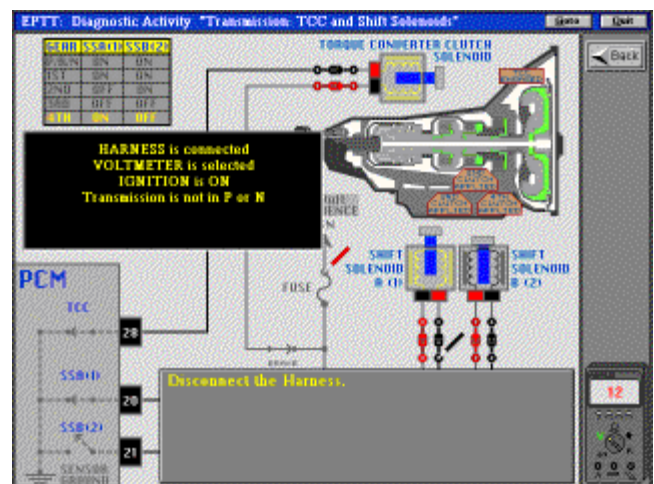

# ENGINE PERFORMANCE TROUBLESHOOTING TRAINER (EPTT) MODEL 3600

- 3610, 3620 and 3630 available for Windows 2000 and Windows XP

ATech's CBI products include animated, user friendly software which holds student interest. Student record keeping with print outs offers classroom management.

ATech's 3600 Series, the Engine Performance Troubleshooting Trainer (EPTT), offers 3 courses on the same trainer hardware.

## ATech 3600 Programs

- ATech 3610 Engine Control Fundamentals
- ATech 3620 Engine Control Systems Operation
- ATech 3630 Diagnostic Fundamentals

ATech 3610 Animation

ATech 3620 Diagnostic Screen

ATech 3620 Diagnostic Screen